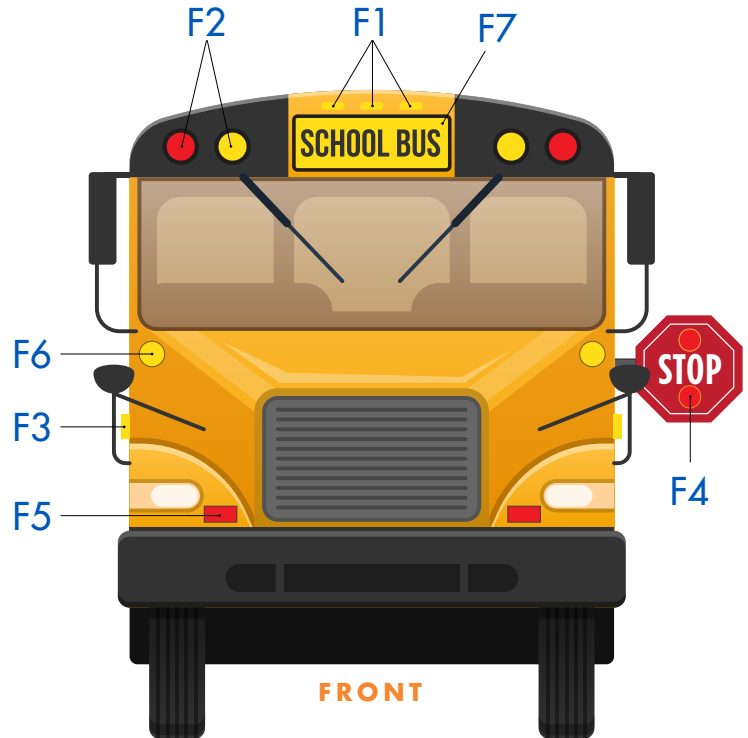

FRONT

- **F1. Clearance Marker Lights**
  ECVML75ØGSW, GSA, GSR (.75" Round)
  ECVMLDP1Y-FA, R-FA
  ECVMLT351Y or R (Triangular)
  ECVMLT35MG (350 Guard)
- **F2. Warning Lights**
  E756IEBØA-FA or R-FA (7" Round)
- **F3. Marker Lights**
  ECVML75ØGSW, GSA, GSR (.75" Round)
  ECVML121Y or R (4" Rectangular)
  ECVML12BMG (120 Guard)
  ECVML151Y or R (2.5" Rectangular)
  ECVML141Y or R (4.5" Rectangular)
  ECVML15BMG (150 Guard)
  ECVMLT351Y or R (Triangular)
  ECVMLT35MG (350 Guard)
  ECVO61BMG (6" Guard)
  ECVO62MTY-FA (6" Oval Mid-Turn, Amber)
- **F4. Bus Stop Arm Retrofit LED Lighting Kit**
  ECVR12SAK (Four Light Kit - Red)
- **F5. Supplemental Warning Light Kit**
  110WA0007-B (Red/White LED Kit)
  110WA0008-B (Red/Red LED Kit)
  110WA0009-B (White/White LED Kit)
- **F6. Signal Lights (Amber Park/Turn)**
  ECV7561FPTY-FA
- **F7. School Bus Destination Sign**
  100LI1055-A (Lighted, RetroReflective)

2023 AFTERMARKET LIGHTING DIAGRAM