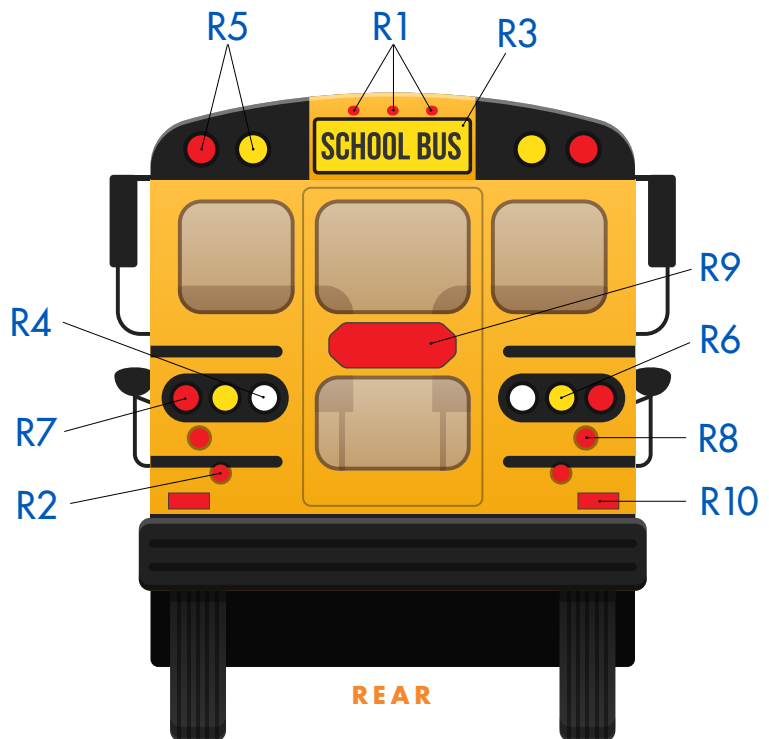

REAR

- **R1. Clearance Marker Lights**
  ECVML75ØGSW, GSA, GSR (.75" Round)
  ECVMLDP1Y-FA, R-FA
  ECVMLT351Y or R (Triangular)
  ECVMLT35MG (350 Guard)
- **R2. License Plate Lights**
  ECVLPBLED (3.5" x 2.5")
  ECVR41STTELP-FA (4" Round)
- **R3. School Bus Destination Sign**
  BB10080551-A (Lighted, RetroReflective)
- **R4. Backup Lights**
  ECV7561B2W-FA (7" Round)
  ECVR42B2W-FA (4" with Grommet)
  ECVR44B3W-FA (4" with Flange)
  100RL0007-A (C2 Rectangular)
- **R5. Warning Lights**
  E756IEBØA-FA or R-FA (7" Round)
- **R6. Signal Lights (Amber Turn)**
  ECV7561TY-FA (7" Round)
  ECV7561TYA-FA (with Arrow) 7" Round
  ECVR42TY-FA (4" with Grommet) Round
  ECVR44TY-FA (4" with Flange) Round
  100CT0004-A (C2 Rectangular)
  100TS0008-A (C2 Rectangular with Arrow)
- **R7. Signal Lights (Red Stop/Tail/Turn)**
  ECV7561STT-FA (7" Round)
  100CS0006-A (C2 Rectangular)
- **R8. Signal Lights (Red Stop/Tail/Turn)**
  #ECVR42STT-FA (with Grommet) 4" Round
  #ECVR44STT-FA (with Flange) 4" Round
- **R9. Rear Driver Alert Sign**
  100LI0001-E
- **R10. Supplemental Warning Light Kit**
  110WA0007-B (Red/White LED Kit)
  110WA0008-B (Red/Red LED Kit)
  110WA0009-B (White/White LED Kit)