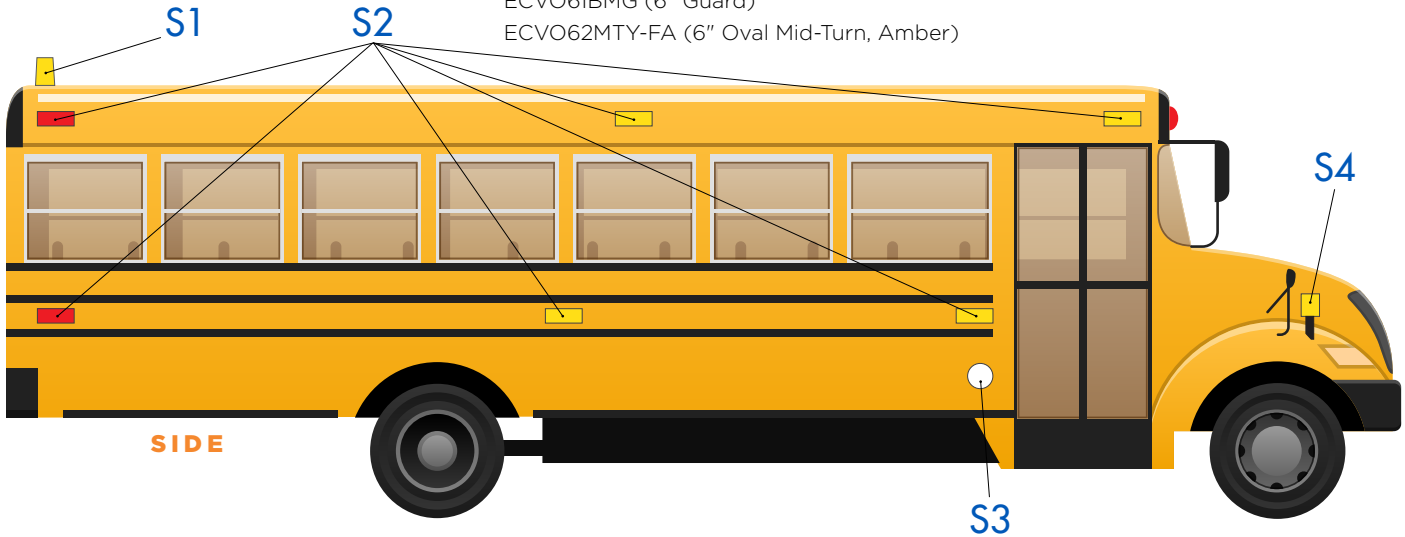

2023 AFTERMARKET LIGHTING DIAGRAM

REAR

- R1. Clearance Marker Lights**
ECVML75ØGSW, GSA, GSR (.75" Round)
ECVMLDP1Y-FA, R-FA
ECVMLT351Y or R (Triangular)
ECVMLT35MG (350 Guard)
- R2. License Plate Lights**
ECVLPBLED (3.5" x 2.5")
ECVR41STTELP-FA (4" Round)
- R3. School Bus Destination Sign**
BB10080551-A (Lighted, RetroReflective)
- R4. Backup Lights**
ECV7561B2W-FA (7" Round)
ECVR42B2W-FA (4" with Grommet)
ECVR44B3W-FA (4" with Flange)
100RL0007-A (C2 Rectangular)
- R5. Warning Lights**
E756IEBØA-FA or R-FA (7" Round)
- R6. Signal Lights (Amber Turn)**
ECV7561TY-FA (7" Round)
ECV7561TYA-FA (with Arrow) 7" Round
ECVR42TY-FA (4" with Grommet) Round
ECVR44TY-FA (4" with Flange) Round
100CT0004-A (C2 Rectangular)
100TS0008-A (C2 Rectangular with Arrow)
- R7. Signal Lights (Red Stop/Tail/Turn)**
ECV7561STT-FA (7" Round)
100CS0006-A (C2 Rectangular)
- R8. Signal Lights (Red Stop/Tail/Turn)**
#ECVR42STT-FA (with Grommet) 4" Round
#ECVR44STT-FA (with Flange) 4" Round
- R9. Rear Driver Alert Sign**
100LI0001-E
- R10. Supplemental Warning Light Kit**
110WA0007-B (Red/White LED Kit)
110WA0008-B (Red/Red LED Kit)
110WA0009-B (White/White LED Kit)

SCHOOL BUS LIGHTING

SIDE

S1. LED Beacons Charlotte Series

- 100BC0001 (4.6" Clear)
- 100BC0002 (4.6" Amber)
- 100BC0003 (3" Clear)
- 100BC0004 (3" Amber)

S2. Marker Lights

- ECVML75ØGSW, GSA, GSR (.75" Round)
- ECVML121Y or R (4" Rectangular)
- ECVML12BMG (120 Guard)
- ECVML151Y or R (2.5" Rectangular)
- ECVML141Y or R (4.5" Rectangular)
- ECVML15BMG (150 Guard)
- ECVMLT351Y or R (Triangular)
- ECVMLT35MG (350 Guard)
- ECVO61BMG (6" Guard)
- ECVO62MTY-FA (6" Oval Mid-Turn, Amber)

S3. Side Auxiliary Light

- ECVR44B3W-FA (4" Clear w/ Flange)

S4. Side Auxiliary Light

- ECV4FPTMA (Universal Amber)
- ECV4FPTMK (Amber + Red Curb Side)
- ECV5FPTMK (Amber + Red Road Side)

INTERIOR

I1. Interior Dome Lights