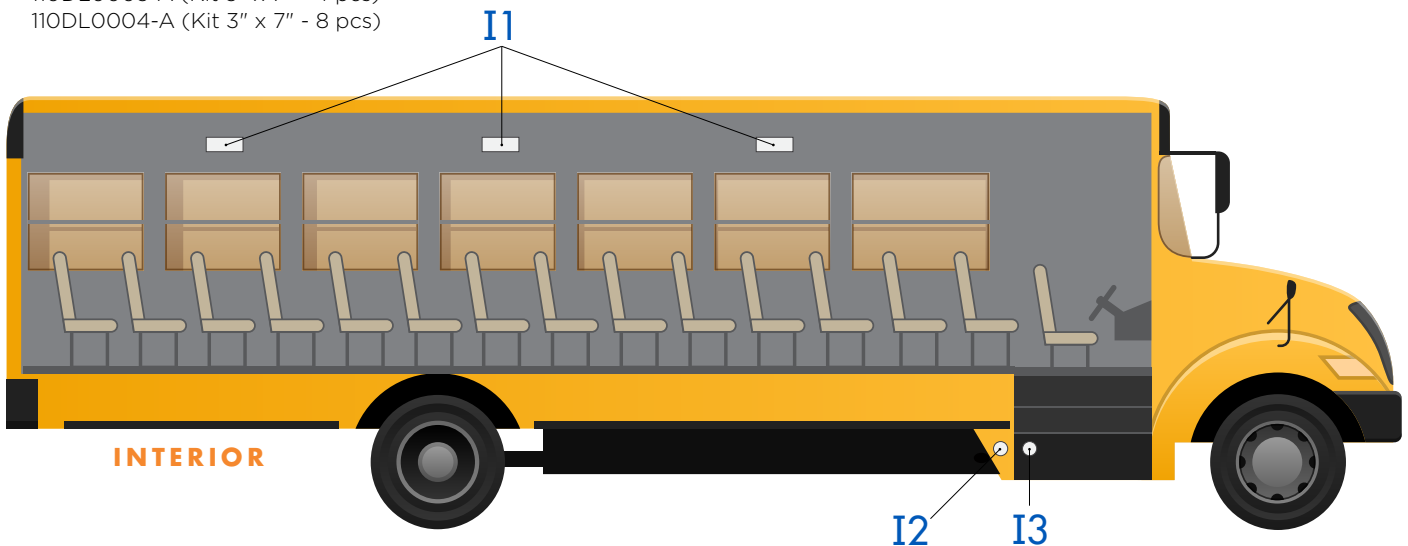

I3. Stepwell Light

- ECVSWLTST (4.48")

LEARN MORE

To learn more about our school bus lighting and other products, please visit our website at www.opti-luxx.com or call (616) 379-4142.

www.opti-luxx.com

(616) 379-4142

Copyright © 2023 Opti-Luxx Inc. All rights reserved.

SB-DS-AM002 (05/23)