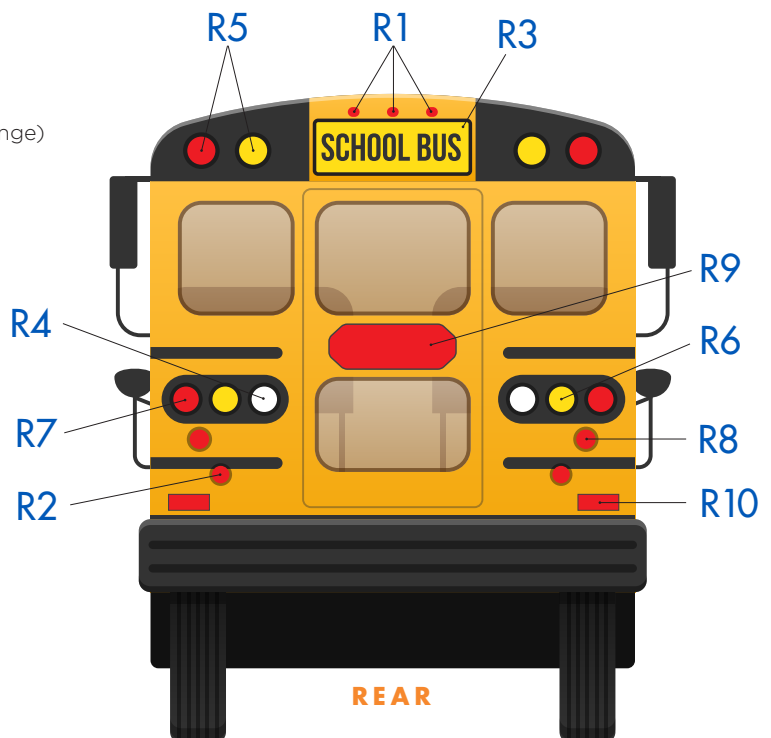

2023 BLUE BIRD LIGHTING DIAGRAM

FRONT

- F1. Clearance Marker Lights**
BB10044493 (Amber)
- F2. Warning Lights**
BB10063563-A (New 7" Round 2-Wire Red)
BB10063564-A (New 7" Round 2-Wire Amber)
BB10062923 (Gen3 7" Round 2-Wire Red)
BB10062924 (Gen3 7" Round 2-Wire Amber)
- F3. Marker Lights**
BB10064200 (6" Oval Mid-Turn Marker – Amber)
- F4. Bus Stop Arm Retrofit LED Lighting Kit**
ECVR12SAK (Four Light Kit – Red)*
- F5. Supplemental Warning Light Kit**
110WA0007-B (Red/White LED Kit)*
110WA0008-B (Red/Red LED Kit)*
110WA0009-B (White/White LED Kit)*
- F6. Signal Lights (Amber Park/Turn)**
BB10063567-A (New 7" 3-Wire – Amber)
- F7. School Bus Destination Sign**
BB10080551-A (Lighted, RetroReflective)

SIDE

S1. LED Beacons Charlotte Series

BB10071825-A
(6"x3" White/White)
BB10071826-A
(6"x3" Amber/Amber)

S2. Marker Lights

BB10040570 (Red, Reflective)
BB10064199
(6" Oval Mid-Turn Marker — Red)
BB10064200
(6" Oval Mid-Turn Marker — Amber)
BB10044492 (120 Series Marker — Red)
BB10044493 (120 Series Marker — Amber)
BBCV061BMG (Mid-Turn Marker Guard)