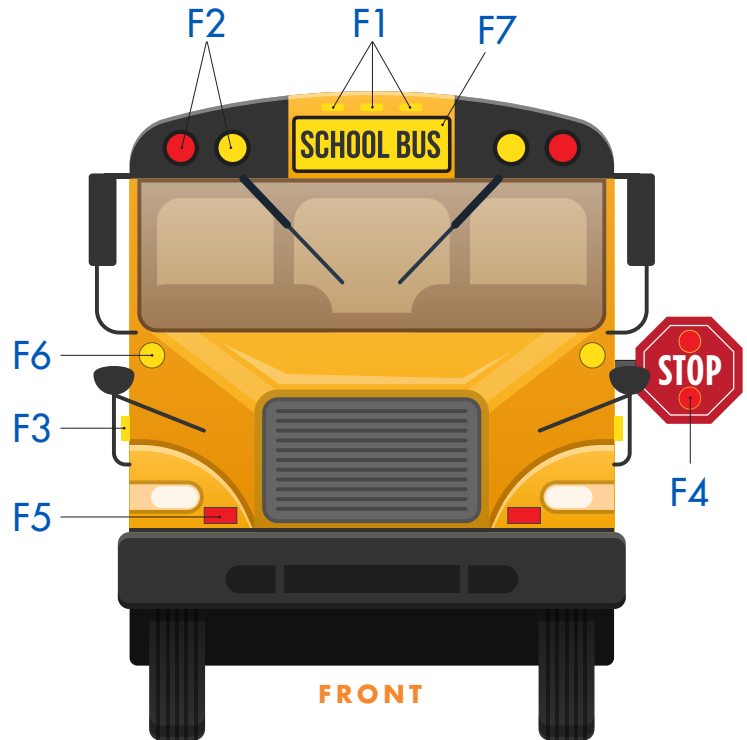

2023 BLUE BIRD LIGHTING DIAGRAM

FRONT

- F1. Clearance Marker Lights**
BB10044493 (Amber)
- F2. Warning Lights**
BB10063563-A (New 7" Round 2-Wire Red)
BB10063564-A (New 7" Round 2-Wire Amber)
BB10062923 (Gen3 7" Round 2-Wire Red)
BB10062924 (Gen3 7" Round 2-Wire Amber)
- F3. Marker Lights**
BB10064200 (6" Oval Mid-Turn Marker – Amber)
- F4. Bus Stop Arm Retrofit LED Lighting Kit**
ECVR12SAK (Four Light Kit – Red)*
- F5. Supplemental Warning Light Kit**
110WA0007-B (Red/White LED Kit)*
110WA0008-B (Red/Red LED Kit)*
110WA0009-B (White/White LED Kit)*
- F6. Signal Lights (Amber Park/Turn)**
BB10063567-A (New 7" 3-Wire – Amber)
- F7. School Bus Destination Sign**
BB10080551-A (Lighted, RetroReflective)

SIDE

S1. LED Beacons Charlotte Series

BB10071825-A
(6"x3" White/White)
BB10071826-A
(6"x3" Amber/Amber)

S2. Marker Lights

BB10040570 (Red, Reflective)
BB10064199
(6" Oval Mid-Turn Marker — Red)
BB10064200
(6" Oval Mid-Turn Marker — Amber)
BB10044492 (120 Series Marker — Red)
BB10044493 (120 Series Marker — Amber)
BBCV061BMG (Mid-Turn Marker Guard)