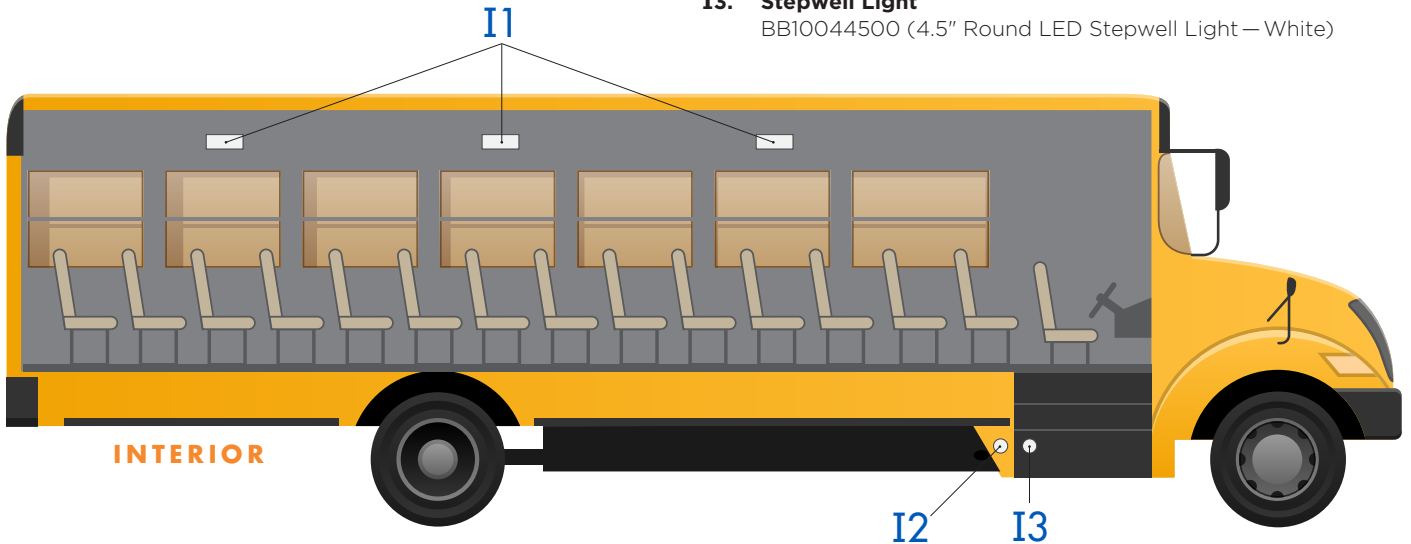

I3. Stepwell Light

BB10044500 (4.5" Round LED Stepwell Light — White)

*Aftermarket Part Only

LEARN MORE

To learn more about our school bus lighting and other products, please visit our website at www.opti-luxx.com or call (616) 379-4142.

www.opti-luxx.com

(616) 379-4142